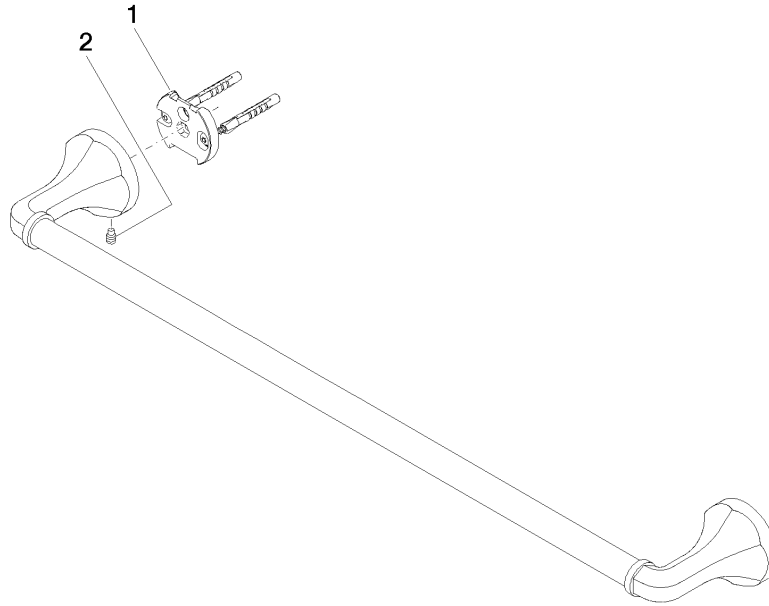

83 060 361

- gauge 600 mm
- width 660mm
- height 60 mm
- rosette Ø 60 mm
- 90mm projection

Note: Standard glass mounting for 8 mm glass only

For 12 mm or more, contact Dornbracht Technical Service

	Chrome	83 060 361-00
	Brushed Platinum	83 060 361-06
	Platinum	83 060 361-08
	Durabrace (23kt Gold)	83 060 361-09
	Brushed Durabrace (23kt Gold)	83 060 361-28
	Brushed Dark Platinum	83 060 361-99

Recommended miscellaneous

MADISON Mounting for towel bar/tumbler mounting on two sides - 12 358 970 90

- for towel bar mounting plus towel bar mounting on back.

83 060 361

mm [inches]

83 060 361

Spare parts list

No.	Item Number	Name	Quantity used	Delivery time
1	05 17 97 507 00 90	fixing set	2	2
2	04 31 11 140 00 90	pin	2	2