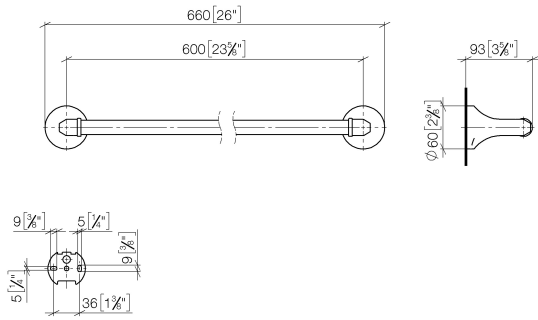

83 060 361

- gauge 600 mm
- width 660mm
- height 60 mm
- rosette Ø 60 mm
- 90mm projection

Note: Standard glass mounting for 8 mm glass only

For 12 mm or more, contact Dornbracht Technical Service

	Chrome	83 060 361-00
	Brushed Platinum	83 060 361-06
	Platinum	83 060 361-08
	Durabrace (23kt Gold)	83 060 361-09
	Brushed Durabrace (23kt Gold)	83 060 361-28
	Brushed Dark Platinum	83 060 361-99

Recommended miscellaneous

MADISON Mounting for towel bar/tumbler mounting on two sides - 12 358 970 90

- for towel bar mounting plus towel bar mounting on back.

83 060 361

mm [inches]

83 060 361

Spare parts list

No.	Item Number	Name	Quantity used	Delivery time
1	05 17 97 507 00 90	fixing set	2	2
2	04 31 11 140 00 90	pin	2	2